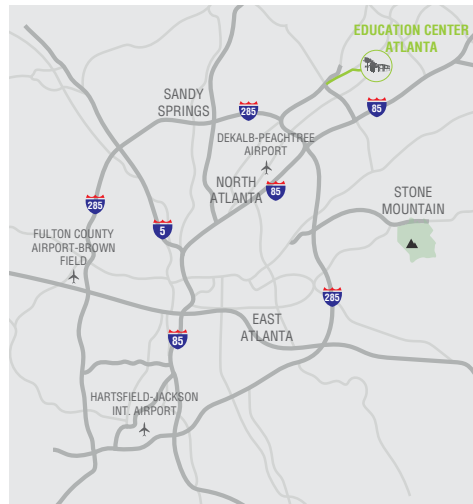

ZIRKONZAHN – HOW TO ARRIVE?

USA | Georgia | Atlanta

Zirkonzahn
Education Center Atlanta
160 Technology Pkwy
Norcross, GA 30092

INFOS

The nearest airport

*Hartsfield-Jackson Atlanta
International Airport*
34.2 miles